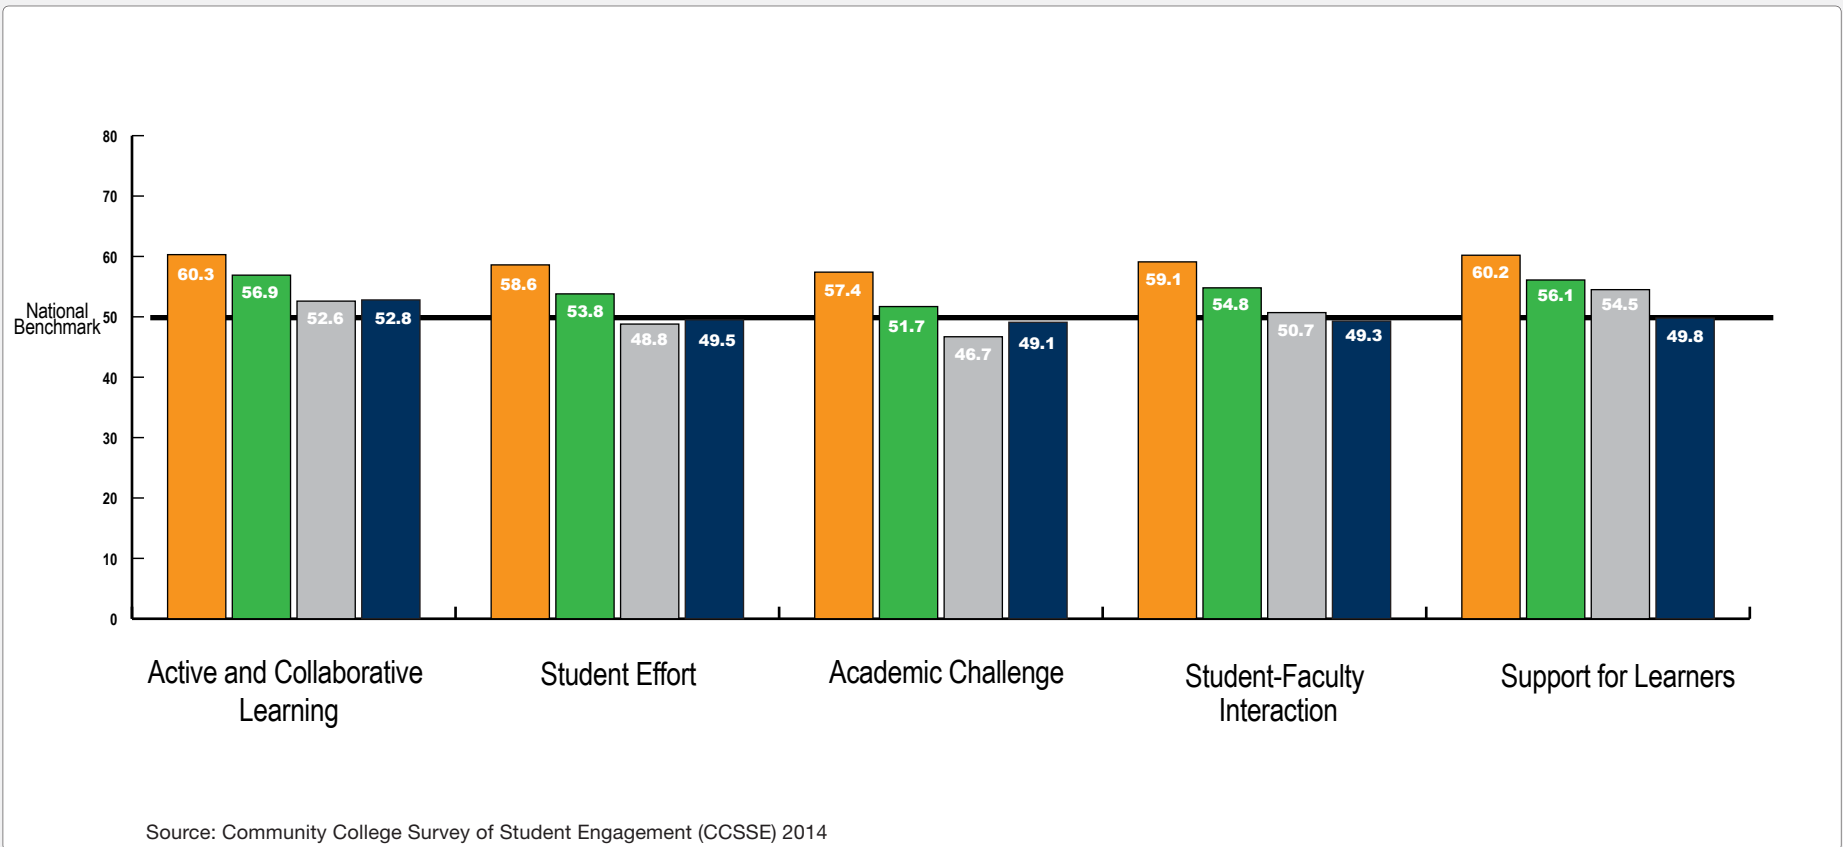

Student Engagement Gains 2014 Results

2014 Top Performing Colleges
 2014
 2011
 MCCC 2014

**SOUTH MOUNTAIN
COMMUNITY COLLEGE**

7050 S. 24th Street • Phoenix, AZ 85042