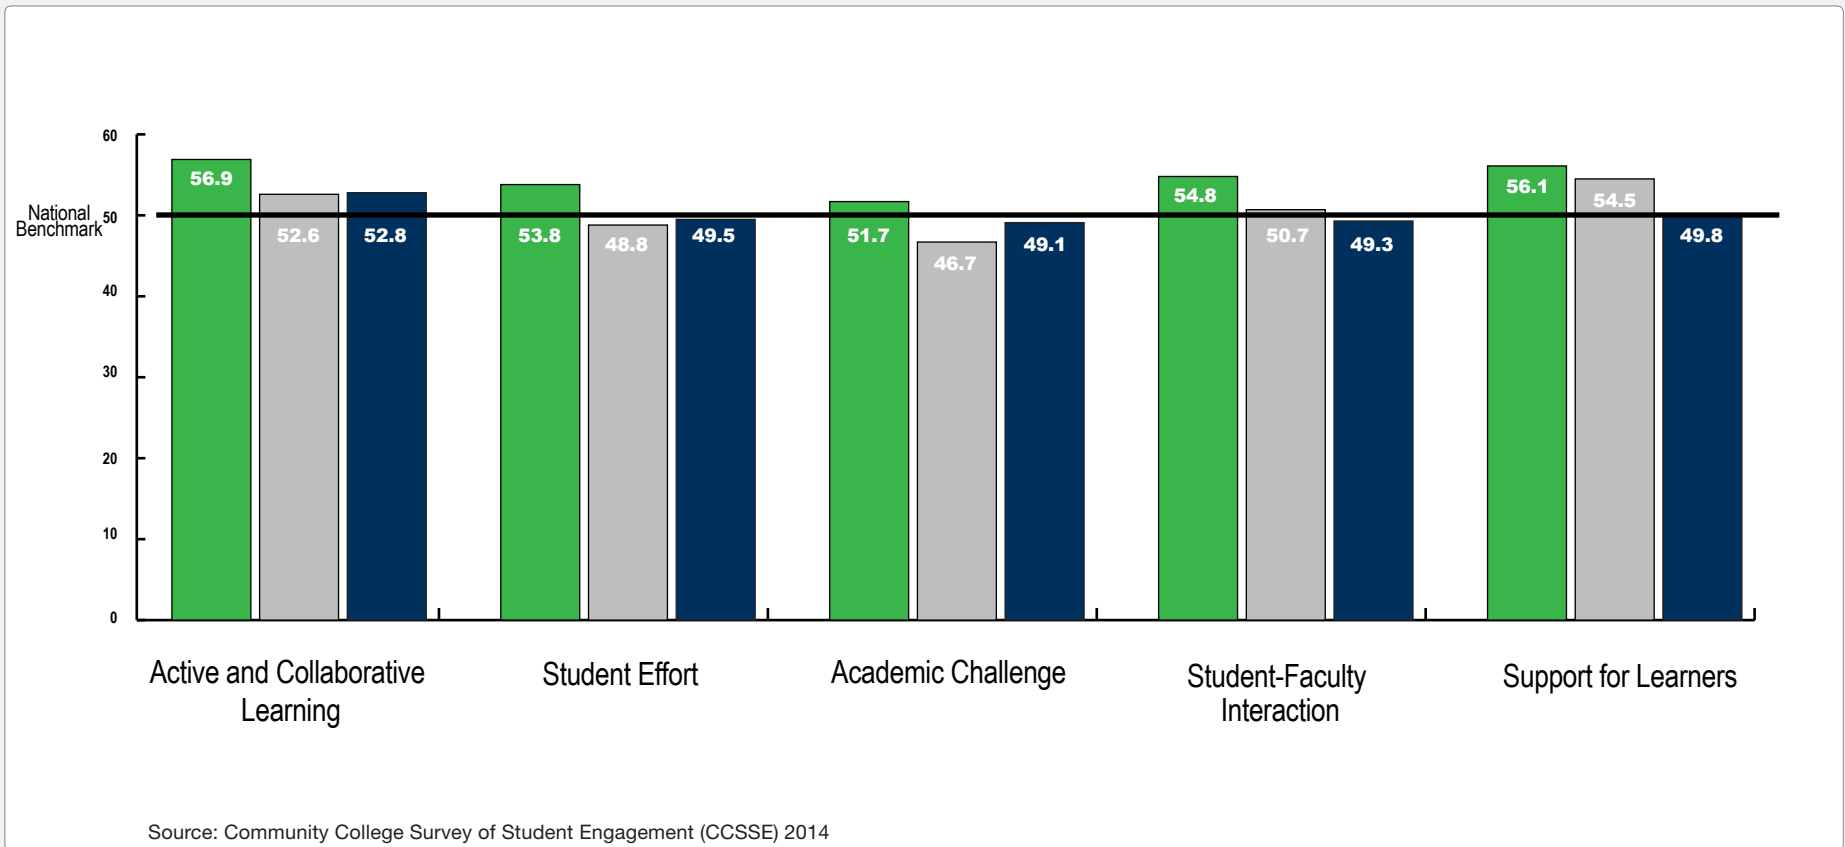

# Student Engagement Gains 2014 Results

2014 2011 MCCC 2014

7050 S. 24th Street • Phoenix, AZ 85042