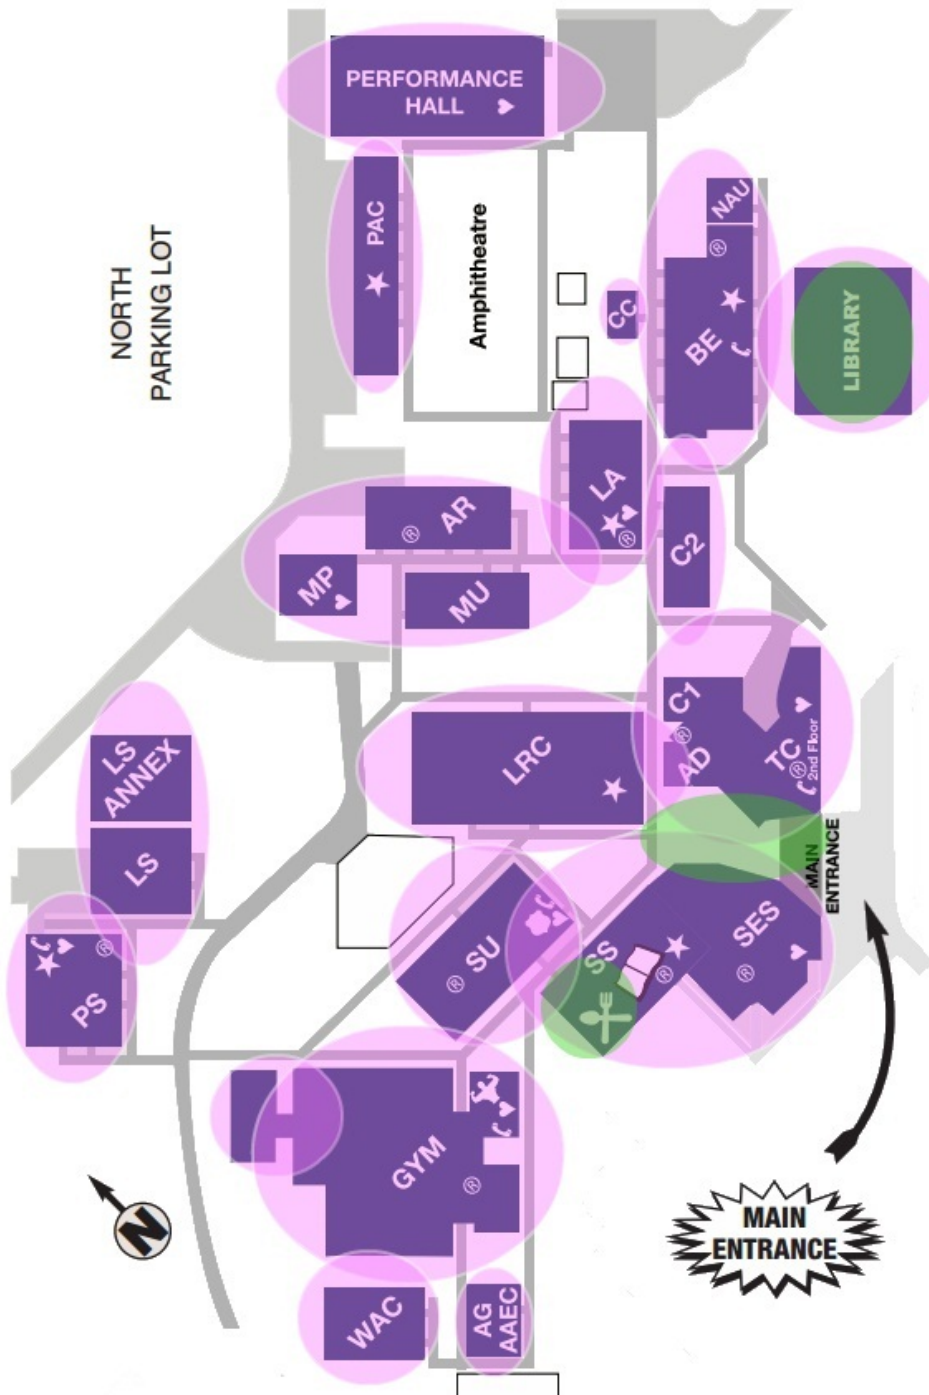

CAMPUS WIFI

Guest WiFi (Green) – Available in the library, cafeteria and open area between SES and Admin building, requires no login but users must accept agreement, 30min time limit.

- Internet

Staff WiFi (Purple) – Available at the main campus and Guadalupe for board approved faculty and staff. Requires a network windows account (not MEID), users must be a member of the SMCC Employee group, no time limit.

- Internet
- SMCC Network Resources
- VPN to Outside SMCC Network

Cougar WiFi (Purple) – Available at the main campus and Guadalupe for all students and employees in MCCC, requires MEID for login, 4hr time limit.

- Internet